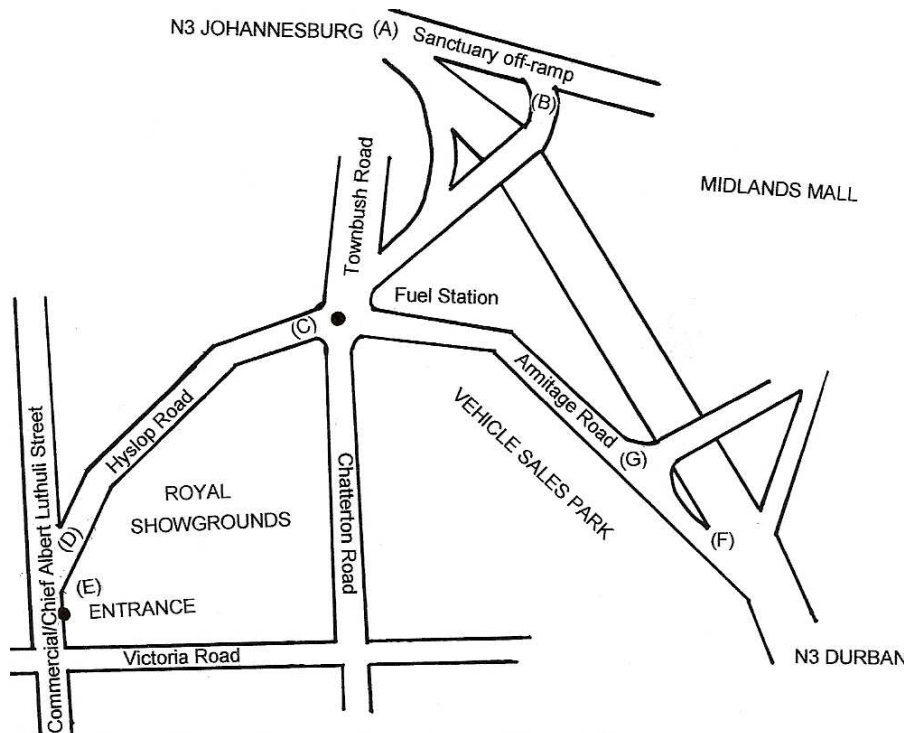

## DIRECTIONS TO THE ROYAL SHOWGROUNDS

### FROM JOHANNESBURG

- (A) Take the Sanctuary off ramp from the N3
- (B) At the junction take the right hand flyoff.
- (C) At the traffic circle take the 3<sup>rd</sup> exit into Hyslop Road
- (D) At the T-Junction, turn left into Commercial Road (Chief Albert Luthuli Street)
- (E) On your left is the showgrounds entrance

### FROM DURBAN

- (F) Take the Armitage Road/Sanctuary off ramp from the N3
- (G) At the traffic circle, take the first exit into Armitage Road
- (C) At the next traffic circle take the second exit into Hyslop Road
- (D) At the T-Junction, turn left into Commercial Road (Chief Albert Luthuli Street)
- (E) On your left is the showgrounds entrance